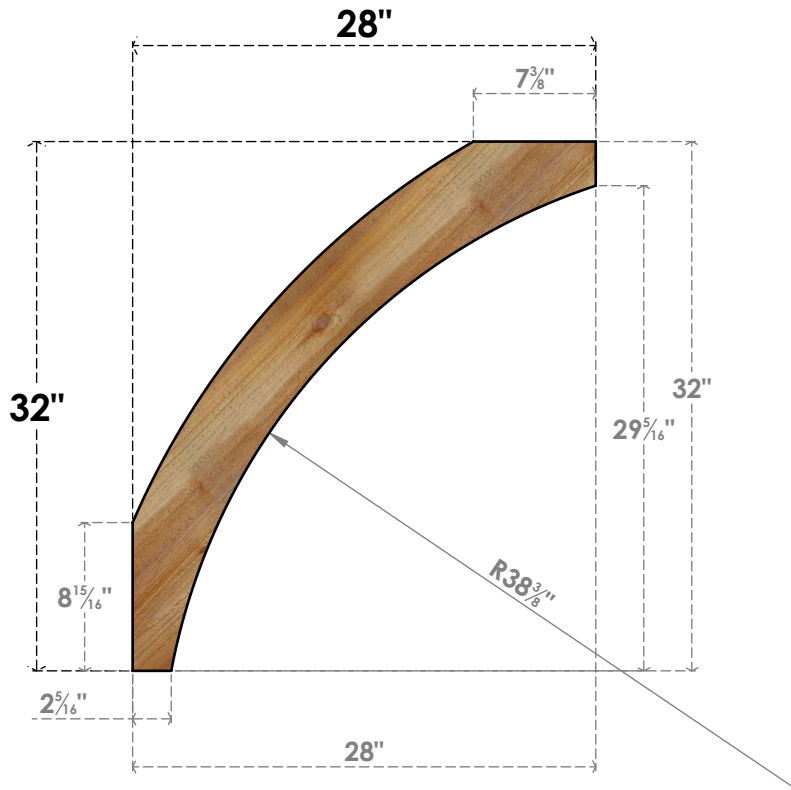

BRC04X28X32THR00RWR

4"W X 28"D X 32"H THORTON ROUGH SAWN BRACE, WESTERN RED CEDAR

SIDE

FRONT

EKENA MILLWORK
 2300 WEST MAIN ST.
 CLARKSVILLE, TX 75426
 TOLL FREE: 866-607-0453
 WWW.EKENAMILLWORK.COM

NOTES

1. INSTALLATION TO BE COMPLETED IN ACCORDANCE WITH MANUFACTURER'S SPECIFICATIONS.
2. DRAWING MAY NOT BE TO SCALE
3. THIS DRAWING IS INTENDED FOR DESIGN AND PLANNING PURPOSES ONLY.
4. ALL INFORMATION CONTAINED HEREIN WAS CURRENT AT THE TIME OF DEVELOPMENT BUT MUST BE REVIEWED AND APPROVED BY THE PRODUCT MANUFACTURER TO BE CONSIDERED ACCURATE.
5. PRODUCTS ARE NOT KILN DRIED. THIS ITEM IS UNIQUE AND WILL CONTAIN THE NATURAL VARIATIONS THAT THE WOOD SPECIES OFFERS. THIS MAY RESULT IN VARIATIONS UP TO 1/4"