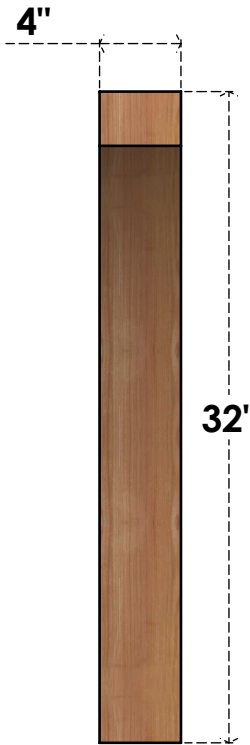

BRC04X28X32THR00RWR

4"W X 28"D X 32"H THORTON ROUGH SAWN BRACE, WESTERN RED CEDAR

SIDE

FRONT

EKENA MILLWORK
 2300 WEST MAIN ST.
 CLARKSVILLE, TX 75426
 TOLL FREE: 866-607-0453
 WWW.EKENAMILLWORK.COM

NOTES

1. INSTALLATION TO BE COMPLETED IN ACCORDANCE WITH MANUFACTURER'S SPECIFICATIONS.
2. DRAWING MAY NOT BE TO SCALE
3. THIS DRAWING IS INTENDED FOR DESIGN AND PLANNING PURPOSES ONLY.
4. ALL INFORMATION CONTAINED HEREIN WAS CURRENT AT THE TIME OF DEVELOPMENT BUT MUST BE REVIEWED AND APPROVED BY THE PRODUCT MANUFACTURER TO BE CONSIDERED ACCURATE.
5. PRODUCTS ARE NOT KILN DRIED. THIS ITEM IS UNIQUE AND WILL CONTAIN THE NATURAL VARIATIONS THAT THE WOOD SPECIES OFFERS. THIS MAY RESULT IN VARIATIONS UP TO 1/4"